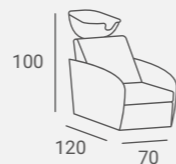

GLOBE BACKWASH

Available also with vibro massage and electric legrest.

Decorative stitching.

Dostępna również z masażem wibracyjnym i elektrycznie regulowanym podnóżkiem.

Ozdobne przeszycia.