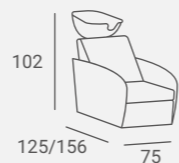

UPHOLSTERY / TAPICERKA: P32 / P39