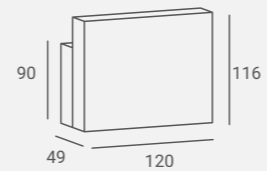

REFLECTION RECEPTION DESK

With sliding shelf.

Front made of lacquered MDF, with illumination.

Body made of laminated board.

Wysuwana półka.

Front wykonany z MDF'u lakierowanego na wysoki połysk z podświetlanym panelem.

Korpus wykonany z płyty laminowanej.