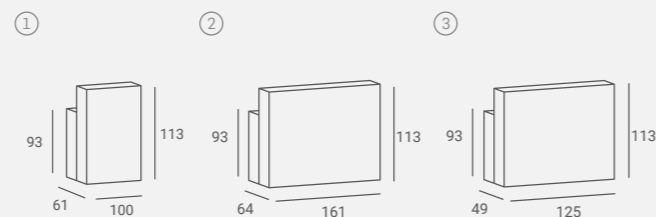

- ① ROYAL I RECEPTION DESK
- ② ROYAL II RECEPTION DESK
- ③ MADAME RECEPTION DESK

- MADAME SOFA ①
- ROYAL SOFA ②
- Backrest padded with buttons.
  Oparcie pikowane guzikami.