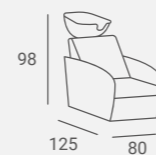

MALI BACKWASH

Available with padding, smooth upholstered or with stitching.

Available also with electrical footrest.

Siedzisko dostępne z pikowaniem, tapicerowane na gładko lub z przeszyciami.

Dostępna również z elektrycznie regulowanym podnóżkiem.

①