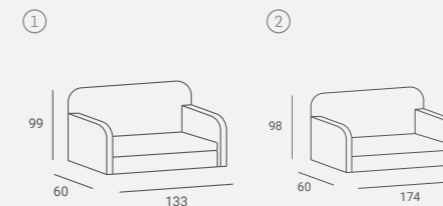

- MADAME SOFA ①
- ROYAL SOFA ②
- Backrest padded with buttons.
  Oparcie pikowane guzikami.