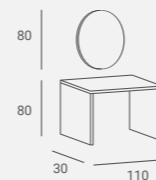

LEVANTE STYLING UNIT

Mirror frame and legs available in black or gold.

Mirror - LED backlight in standard.

Drawer with lamella front, available in colors from RAL palette.

Rama lustra i nóżki dostępne czarne lub złote.

Lustro - podświetlenie LED w standardzie.

Szuflada z frontem z lameli, dostępna we wszystkich kolorach palety RAL.