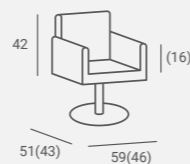

UPHOLSTERY / TAPICERKA: W51

UPHOLSTERY / TAPICERKA: W118

GHOST STYLING CHAIR

Seat made of transparent plastic.

Upholstered seat cushion.

Siedzisko z transparentnego tworzywa.

Tapicerowana poduszka.

HIP HOP STYLING UNIT