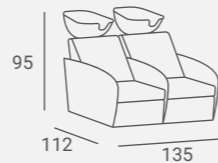

UPHOLSTERY / TAPICERKA: P21 / W55
LAMINATE / PŁYTA LAMINOWANA: U10030