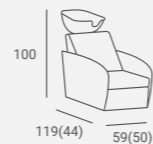

UPHOLSTERY / TAPICERKA: P7

216

LUNA BACKWASH

Available also as multiperson SOFA version

Dostępna także w wersji wieloosobowej SOFA