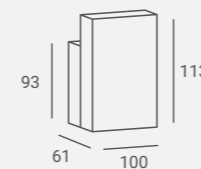

①

OBSESSION RECEPTION DESK I ①
OBSESSION RECEPTION DESK II ②
Upholstered front, decorated with Swarovski® crystals.
Tapicerowany front, ozdobiony kryształami Swarovski®.