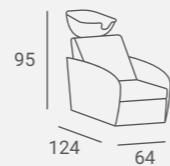

UPHOLSTERY / TAPICERKA: P7

142

THOMAS P BACKWASH

Casing available in black.

Upholstery with vertical stiches.

Availabe also with vibro massage.

Obudowa dostępna w kolorze czarnym.

Tapicerka z pionowymi przeszyciami.

Dostępna również z masażem wibracyjnym.