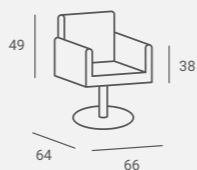

QUADRO STYLING CHAIR

Cut out for easy cleaning.

Available also with regulated headrest.

Otwór w siedzisku ułatwiający czyszczenie.

Dostępny także w wersji z regulowanym zagłówkiem.