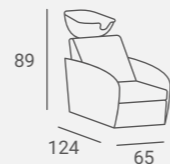

TECHNO BACKWASH

EXPRESS
SALON FURNITURE

Selected versions are available from stock in the EXPRESS offer.
Wybrane wersje dostępne od ręki w ofercie AYALA 48h.

UPHOLSTERY / TAPICERKA: P7

158

TECHNO BACKWASH

Casing available in black or white.

Upholstery available with wide horizontal or with narrow vertical stitching (Techno P)

Available also with vibro massage.

Obudowa dostępna w kolorze czarnym lub białym.

Tapicerka dostępna z szerokimi poziomymi lub wąskimi pionowymi przeszyciami (Techno P)

Dostępna również z masażem wibracyjnym.

UPHOLSTERY / TAPICERKA: P7