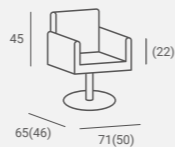

THOMAS P STYLING CHAIR

Upholstery with vertical stitches.

Very wide seat.

Tapicerka z pionowymi przeszyciami.

Bardzo szerokie siedzisko.