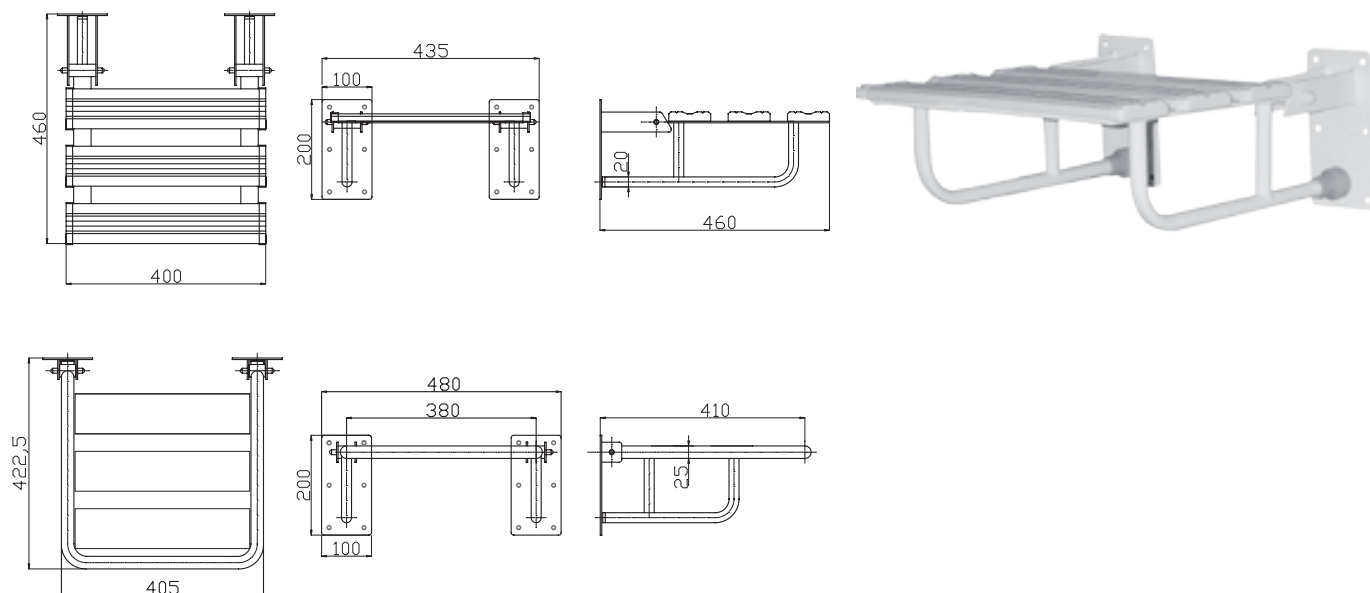

Uchylne montowane do ściany / Tilting / Klappsitze

Krzeselko prysznicowe uchylne wzmacnione
Shower chair -tilting, reinforced
Klappsitz mit Sitzstütze

Model	OBCIĄŻENIE / MAX. LOAD / BELASTBAR	białe / white / weiß	stal nierdzewna / Stainless steel / Edelstahl
KPU	120 kg	•	•

Krzeselko prysznicowe uchylne
Shower chair -tilting
Klappsitz