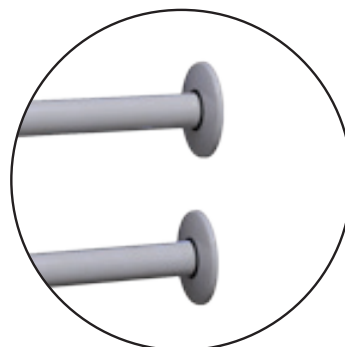

BSD grab rails for disabled in a STANDARD PLUS series are the products of the highest quality with the aesthetic elements covering mounting and mounting screws. The rails' diameter is Ø32 mm.

Due to the ease of cleaning and disinfection, this series is intended primarily for places located in health care facilities, hospitals, clinics, doctor consulting rooms, and others. It is especially recommended to very demanding people, who appreciate elegance and aesthetics at the highest level, combined with the functionality and reliability.

BSD offers grab rails in two colour versions of the STANDARD PLUS series:

- white powder coated rails with coverings
- rails made of stainless steel with coverings

Die Stützgriffe der Serie STANDARD PLUS mit dem Rohrdurchmesser von Ø32 mm und mit ästhetischen Abdeckrosetten sind Produkte höchster Qualität.

Von der Serie STANDARD PLUS bieten wir Ihnen zwei Ausführungen an:

- aus Stahl pulverbeschichtet weiß mit Abdeckrosetten
- aus rostfreiem Edelstahl mit Abdeckrosetten

Uchwyty mocowane do ściany / Wall mounted grab rails / Haltegriffe Wandmontage